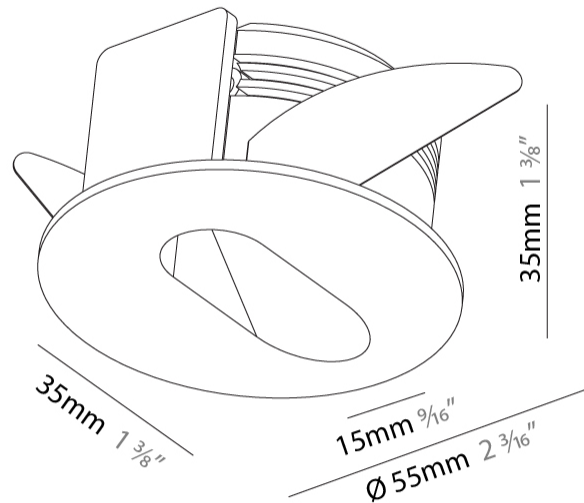

1. To build a product code in our configurator select the specify button on the base model # product page
2. To build a manual product code on this datasheet choose from the options listed below in blue font and add the suffix to the base model #

GENERAL

Series: Delight
Subseries: Delight Lollipop Round Wide
Brand: Prolicht
Division: Architectural
Mounting Type: Recessed
Mounting Location: Wall
Subcategory: Step Light

PHYSICAL

Shape: Round
Diameter (mm): 55
Diameter (in): 2 3/16
Depth (mm): 35
Depth (in): 1 3/8
Min. Recessing Depth (mm): 40
Min. Recessing Depth (in): 1 9/16
Light Distribution: Asymmetric
Weight (kg): 0.11
Weight (lbs): 0.25
Fixture Finish: SSR / BKV / CWI / CRY / HAB / LAG / UFT / ITA / RUA / RUR / MIC / FTG / MYG / TWT / LOD / PUS / FRO / FUP / KIA / POP / BLS / SPG / MEY / GOH / GUM / CHC / COM / ABZ / JAG / OBR / MOS / ROR
Fixture Material: Aluminum

ELECTRICAL

Lamp Type: LED (Zhaga Standard)
Input Wattage (W): 2.2
Total Output Wattage (W): 2
Dimming: 0-10V Dimming / Phase Dimming (120Vac Only)
Driver Included: No
Driver Location: Remote
Driver Type: Constant Current - 120 / 277Vac
Input Voltage (V): 120 - 277
Constant Current (MA): 700

LED

Number of LEDs: 1
Color Temperature (°K): 2700 / 3000 / 4000
Max. Delivered Lumen (lm): 150 / 160 / 170
CRI: >90 CRI
Lamp Life (hrs): 50000

OPTICAL

RATINGS AND CERTIFICATIONS

Certified By: Certified for North American Standards
IP rating: IP20