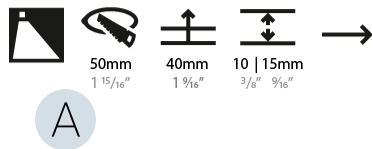

1. To build a product code in our configurator select the specify button on the base model # product page
2. To build a manual product code on this datasheet choose from the options listed below in blue font and add the suffix to the base model #

GENERAL

Series: Delight
Subseries: Delight Lollipop Round Wide
Brand: Prolicht
Division: Architectural
Mounting Type: Recessed
Mounting Location: Wall
Subcategory: Step Light

PHYSICAL

Shape: Round
Diameter (mm): 55
Diameter (in): 2 3/16
Depth (mm): 35
Depth (in): 1 3/8
Min. Recessing Depth (mm): 40
Min. Recessing Depth (in): 1 9/16
Light Distribution: Asymmetric
Weight (kg): 0.11
Weight (lbs): 0.25
Fixture Finish: SSR / BKV / CWI / CRY / HAB / LAG / UFT / ITA / RUA / RUR / MIC / FTG / MYG / TWT / LOD / PUS / FRO / FUP / KIA / POP / BLS / SPG / MEY / GOH / GUM / CHC / COM / ABZ / JAG / OBR / MOS / ROR
Fixture Material: Aluminum

ELECTRICAL

Lamp Type: LED (Zhaga Standard)
Input Wattage (W): 2.2
Total Output Wattage (W): 2
Dimming: 0-10V Dimming / Phase Dimming (120Vac Only)
Driver Included: No
Driver Location: Remote
Driver Type: Constant Current - 120 / 277Vac
Input Voltage (V): 120 - 277
Constant Current (MA): 700

LED

Number of LEDs: 1
Color Temperature (°K): 2700 / 3000 / 4000
Max. Delivered Lumen (lm): 150 / 160 / 170
CRI: >90 CRI
Lamp Life (hrs): 50000

OPTICAL

RATINGS AND CERTIFICATIONS

Certified By: Certified for North American Standards
IP rating: IP20