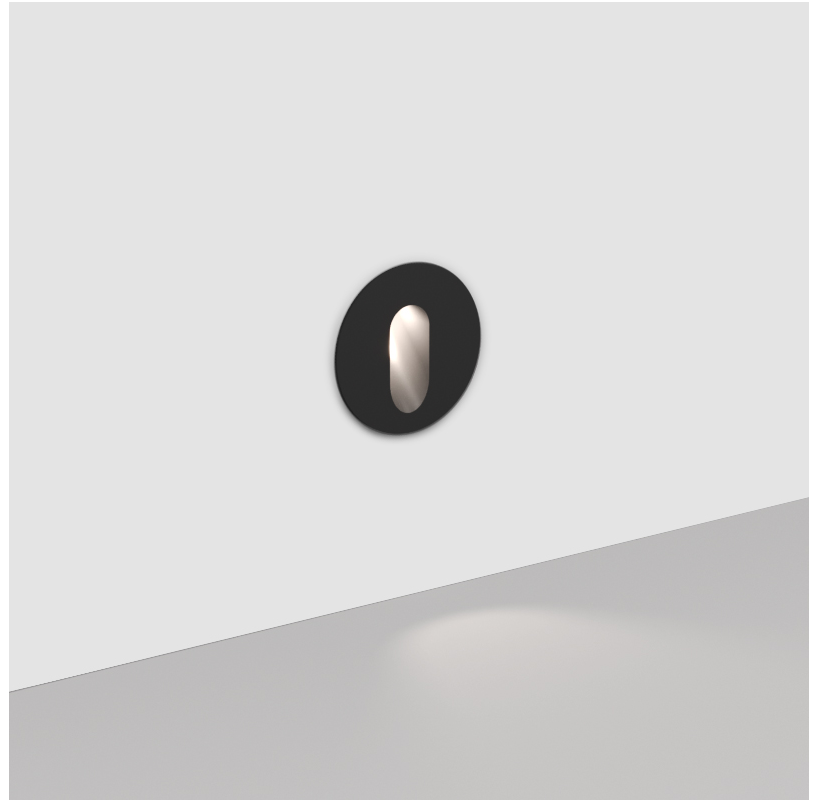

1. To build a product code in our configurator select the specify button on the base model # product page
2. To build a manual product code on this datasheet choose from the options listed below in blue font and add the suffix to the base model #

GENERAL

Series: Delight
Subseries: Delight Lollipop Round Wide
Brand: Prolicht
Division: Architectural
Mounting Type: Recessed
Mounting Location: Wall
Subcategory: Step Light

PHYSICAL

Shape: Round
Diameter (mm): 55
Diameter (in): 2 3/16
Depth (mm): 35
Depth (in): 1 3/8
Min. Recessing Depth (mm): 40
Min. Recessing Depth (in): 1 9/16
Light Distribution: Asymmetric
Weight (kg): 0.11
Weight (lbs): 0.25
Fixture Finish: SSR / BKV / CWI / CRY / HAB / LAG / UFT / ITA / RUA / RUR / MIC / FTG / MYG / TWT / LOD / PUS / FRO / FUP / KIA / POP / BLS / SPG / MEY / GOH / GUM / CHC / COM / ABZ / JAG / OBR / MOS / ROR
Fixture Material: Aluminum

ELECTRICAL

Lamp Type: LED (Zhaga Standard)
Input Wattage (W): 2.2
Total Output Wattage (W): 2
Dimming: 0-10V Dimming / Phase Dimming (120Vac Only)
Driver Included: No
Driver Location: Remote
Driver Type: Constant Current - 120 / 277Vac
Input Voltage (V): 120 - 277
Constant Current (MA): 700

LED

Number of LEDs: 1
Color Temperature (°K): 2700 / 3000 / 4000
Max. Delivered Lumen (lm): 150 / 160 / 170
CRI: >90 CRI
Lamp Life (hrs): 50000

OPTICAL

RATINGS AND CERTIFICATIONS

Certified By: Certified for North American Standards
IP rating: IP20